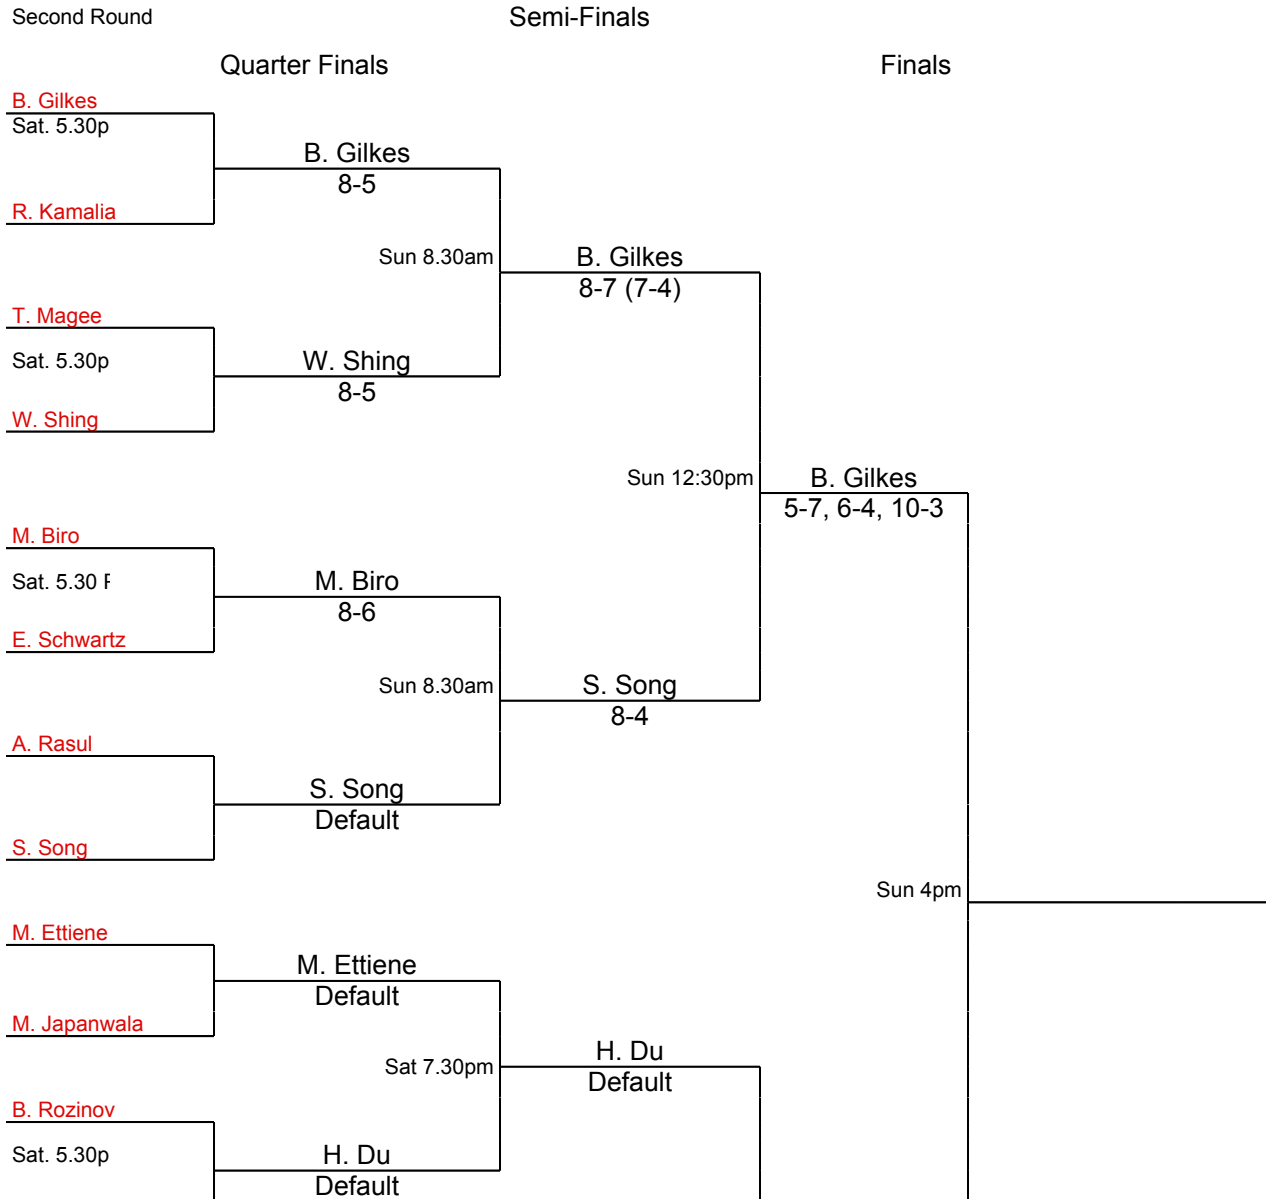

Richmond Hill Lawn Tennis Club

2013 Mens Singles Tournament - Main Draw & Consolation

Sat 8.30 am - June 29

Eddie Wang

2013 Mens Singles Tournament - B Flight

H. Du

A. Sabbah

Sat. 5.30p