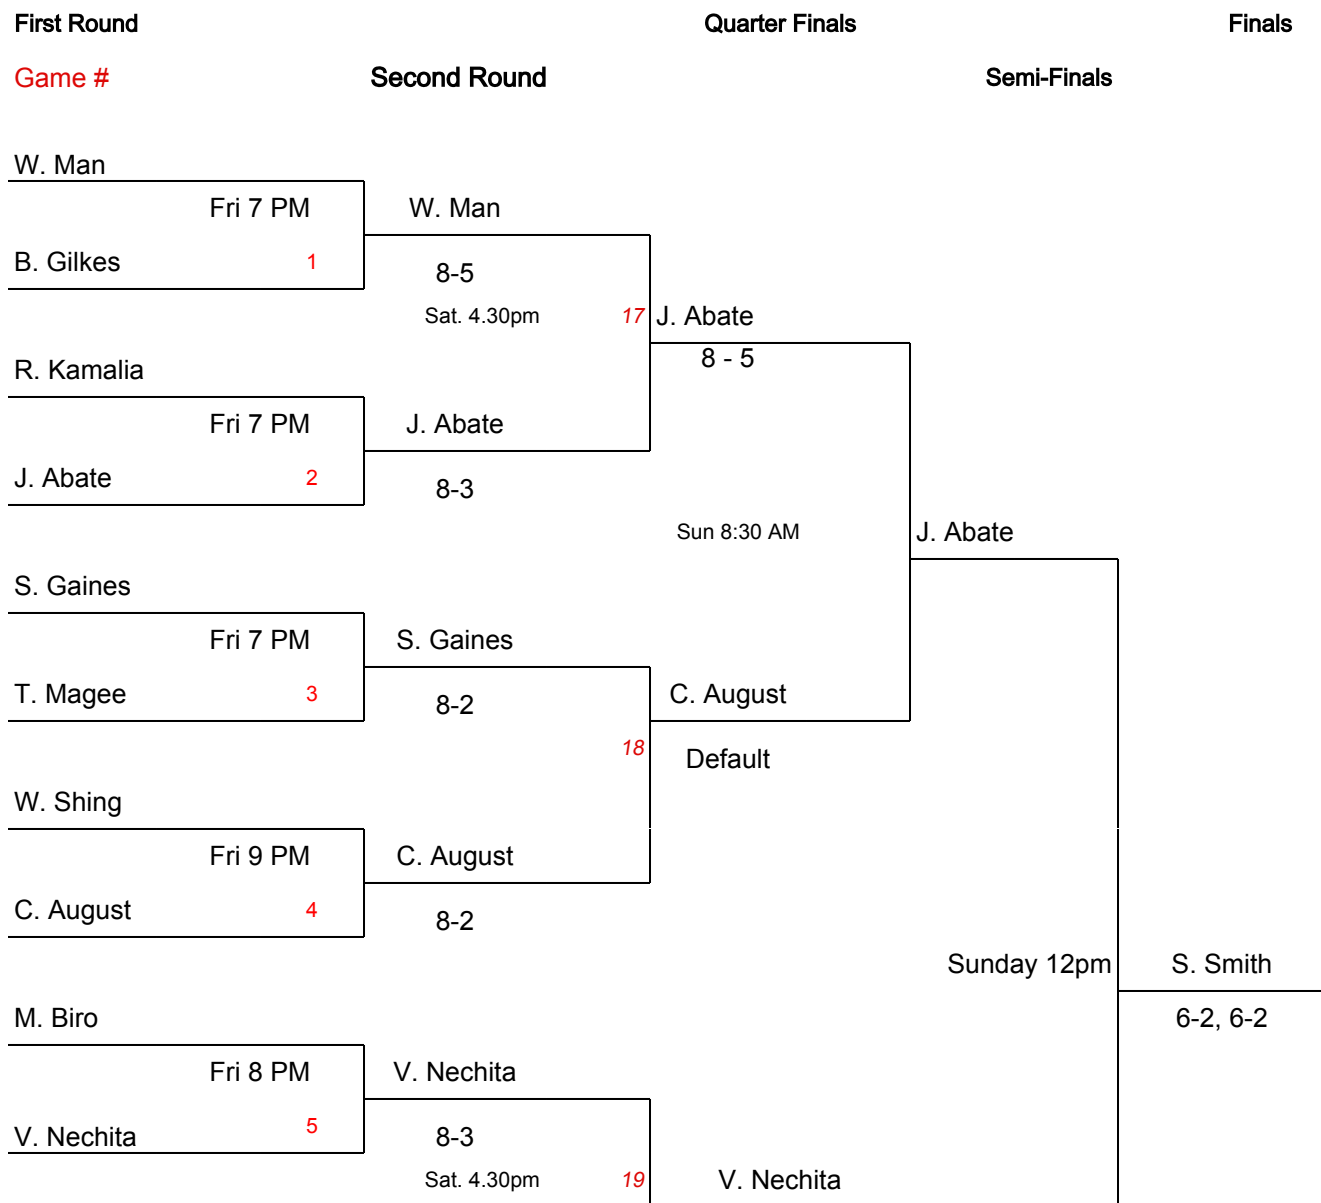

Richmond Hill Lawn Tennis Club

2013 Mens Singles Tournament - Main Draw & Consolation

Sat 8.30 am - June 29

Eddie Wang

2013 Mens Singles Tournament - B Flight

H. Du

A. Sabbah

Sat. 5.30p