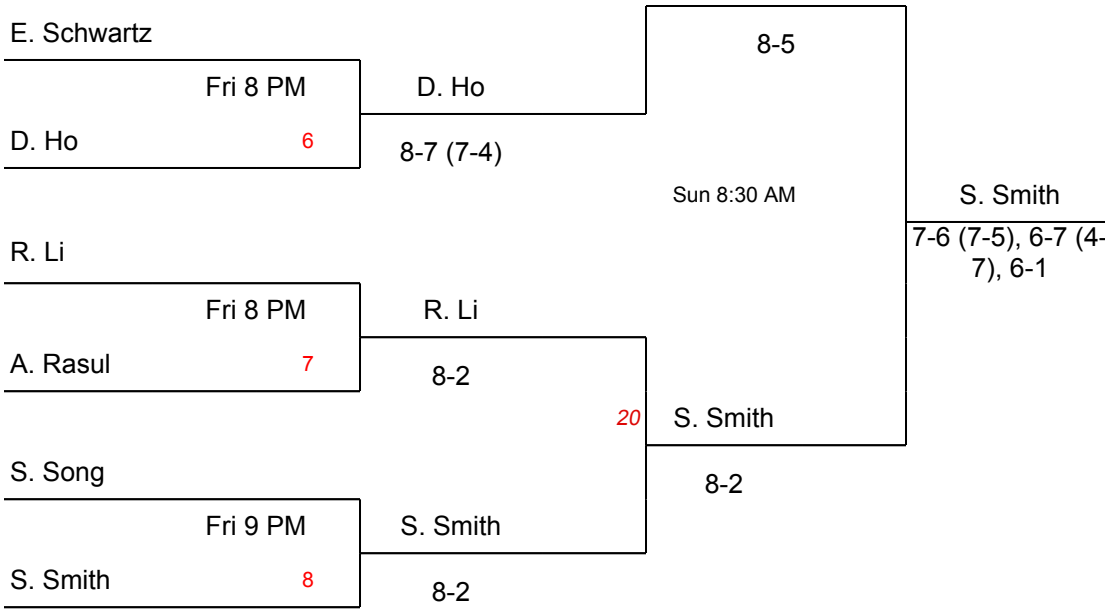

Richmond Hill Lawn Tennis Club

2013 Mens Singles Tournament - Main Draw & Consolation

Sat 8.30 am - June 29

Eddie Wang

2013 Mens Singles Tournament - B Flight

H. Du

A. Sabbah

Sat. 5.30p