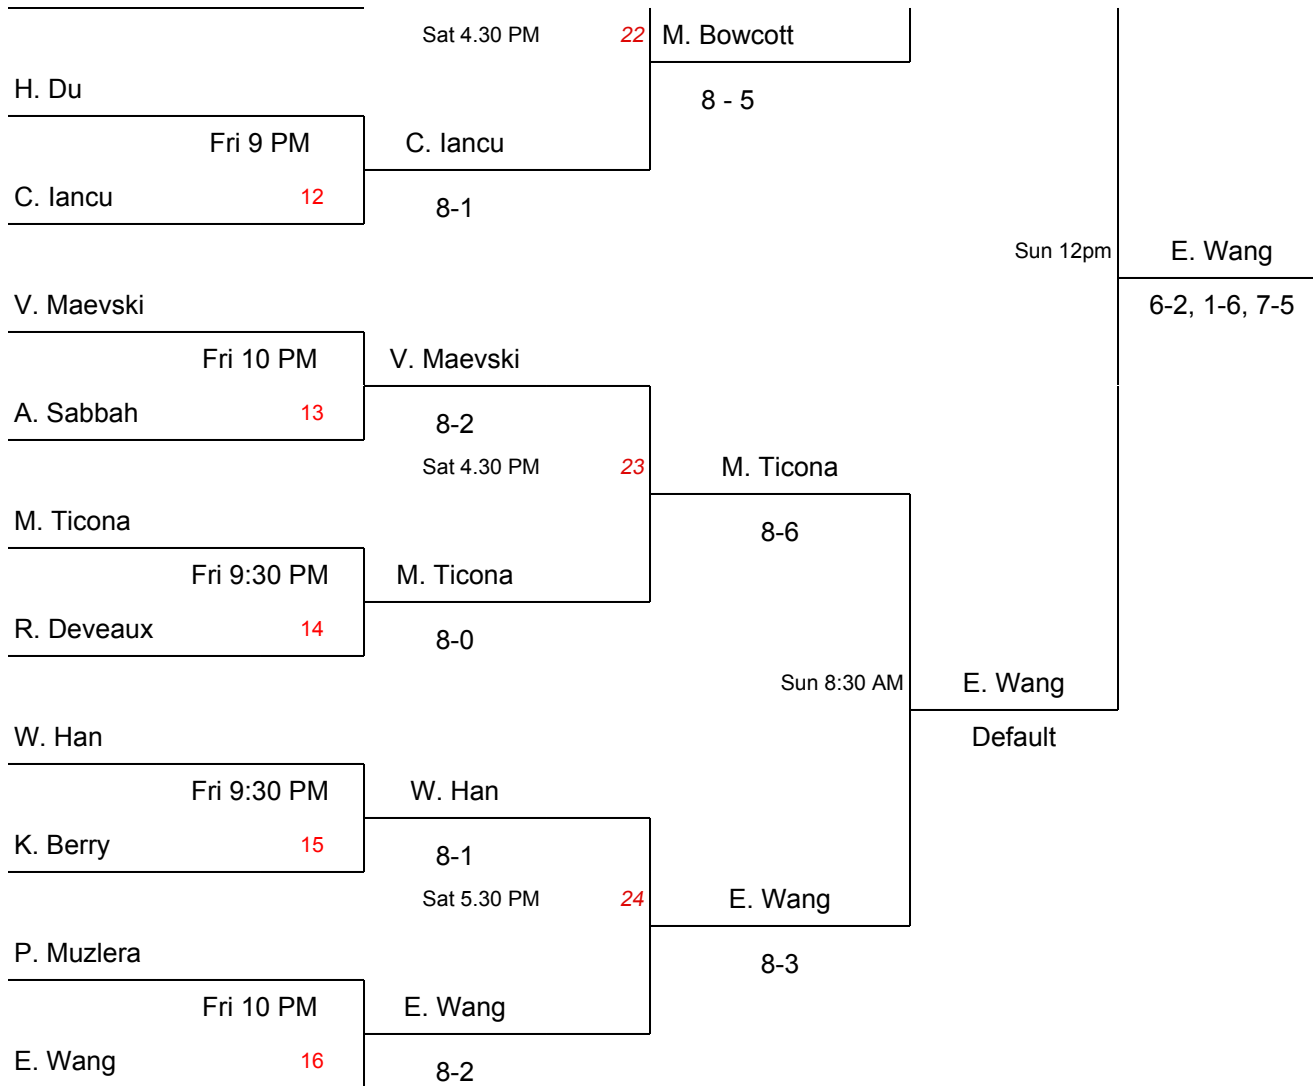

Richmond Hill Lawn Tennis Club

2013 Mens Singles Tournament - Main Draw & Consolation

Sat 8.30 am - June 29

Eddie Wang

2013 Mens Singles Tournament - B Flight

H. Du

A. Sabbah

Sat. 5.30p