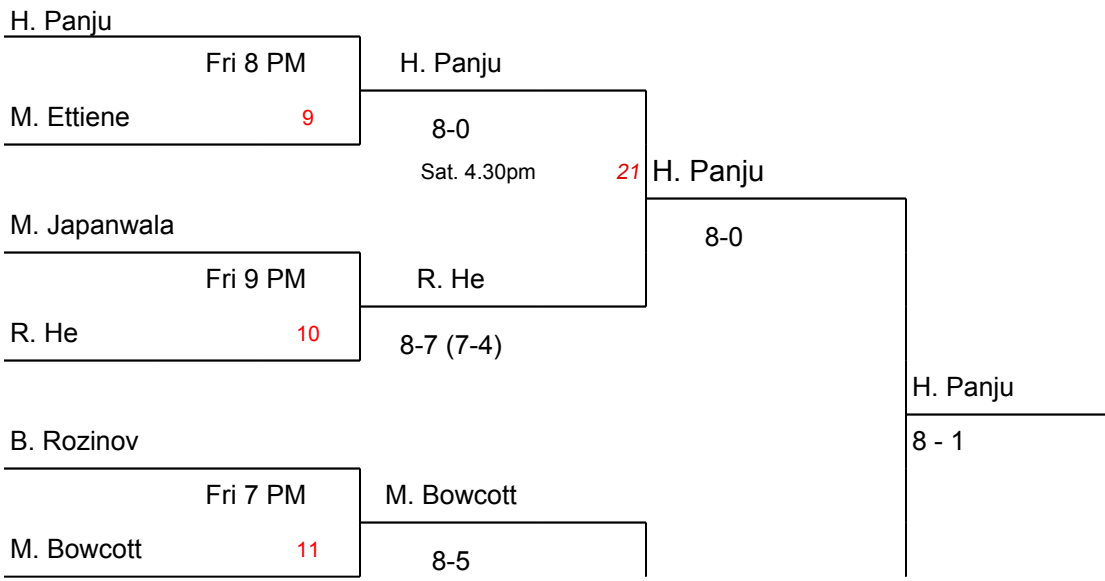

Richmond Hill Lawn Tennis Club

2013 Mens Singles Tournament - Main Draw & Consolation

Sat 8.30 am - June 29

Eddie Wang

2013 Mens Singles Tournament - B Flight

H. Du

A. Sabbah

Sat. 5.30p